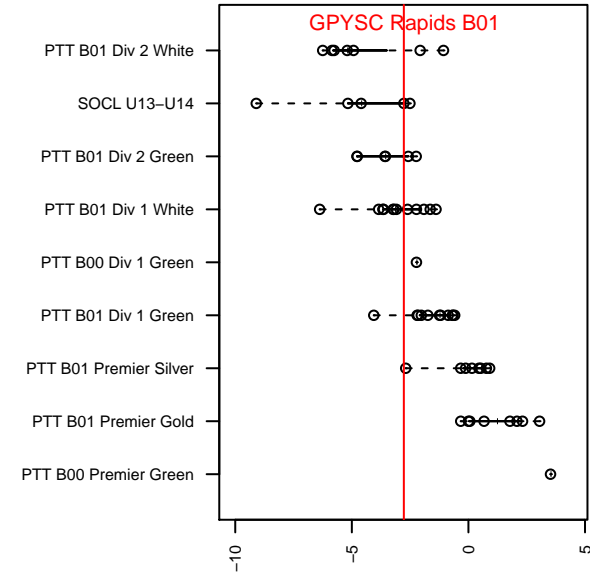

GPYSC Rapids B01

Grants Pass Youth Soccer Club
Grants Pass, OR
B01 total strength=972
attack=1.76 defense=1.87
fall league = SOCL U13-U14

alt names used:
GPYSC – BU14 Rapids
GPYSC Rapids
GPYSC Rapids

Venues played:
2015 Rogue Memorial BU13
2015 SOCL U13-U14
2015 OYS Presidents Cup B01

**attack and defense variance (black dot)
relative to other teams
and top 10 in region**

**attack and defense rating
relative to others at age
and all opponents in last 13 months**

Performance relative to 13 month average