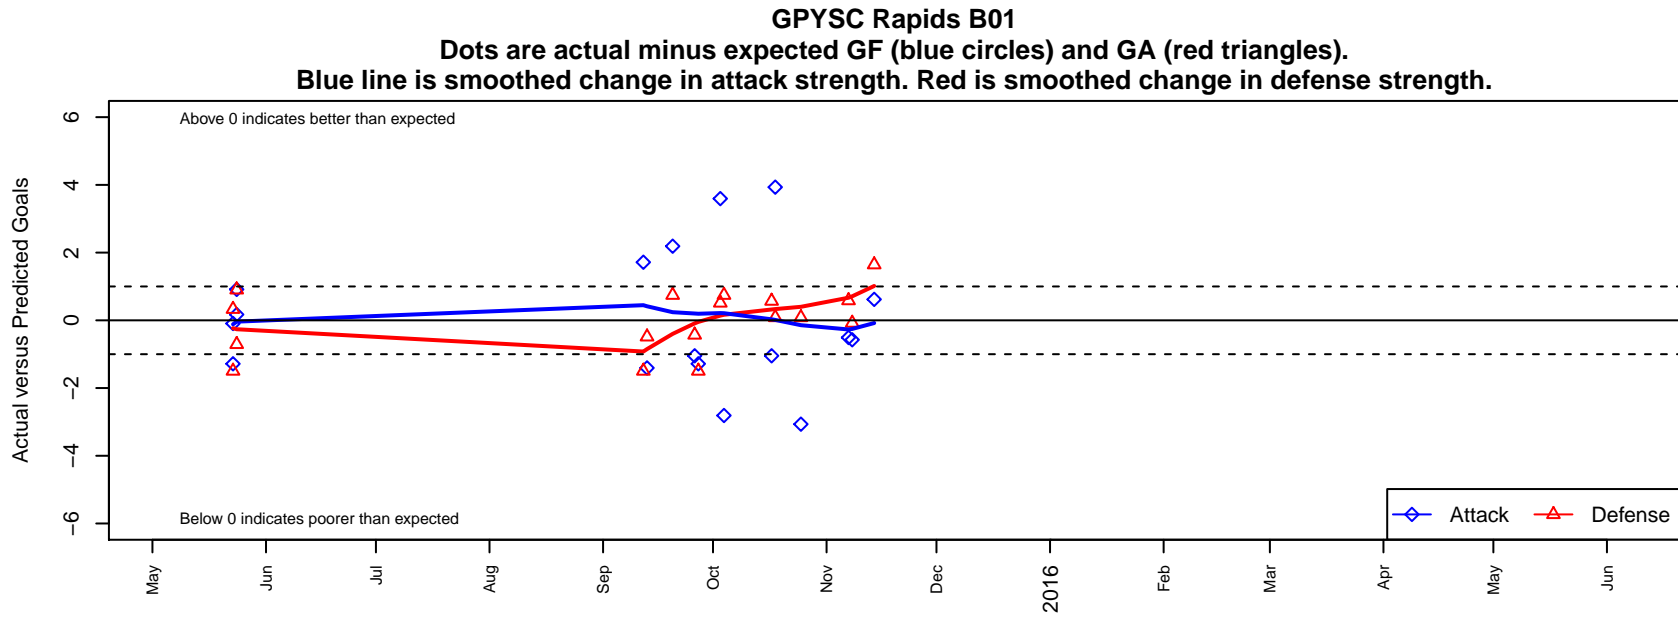

GPYSC Rapids B01

Grants Pass Youth Soccer Club
Grants Pass, OR
B01 total strength=972
attack=1.76 defense=1.87
fall league = SOCL U13-U14

alt names used:
GPYSC – BU14 Rapids
GPYSC Rapids
GPYSC Rapids

Venues played:
2015 Rogue Memorial BU13
2015 SOCL U13-U14
2015 OYS Presidents Cup B01

**attack and defense variance (black dot)
relative to other teams
and top 10 in region**

**attack and defense rating
relative to others at age
and all opponents in last 13 months**

Performance relative to 13 month average